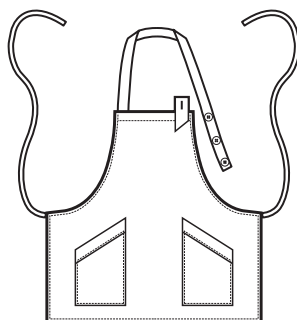

# SUPER DRY

IL TESSUTO ANTIMACCHIA  
CHE RESPIRA E FA  
SCIVOLARE I CAPELLI

*THE ANTISTAIN FABRIC  
THAT BREATHES AND  
THAT LETS HAIR SLIP AWAY*

SHERRY  
ONE SIZE

**088244**  
**SHERRY**  
SUPER DRY  
100% polyester  
130 gr/m<sup>2</sup>  
ONE SIZE  
NERO + LUREX GOLD