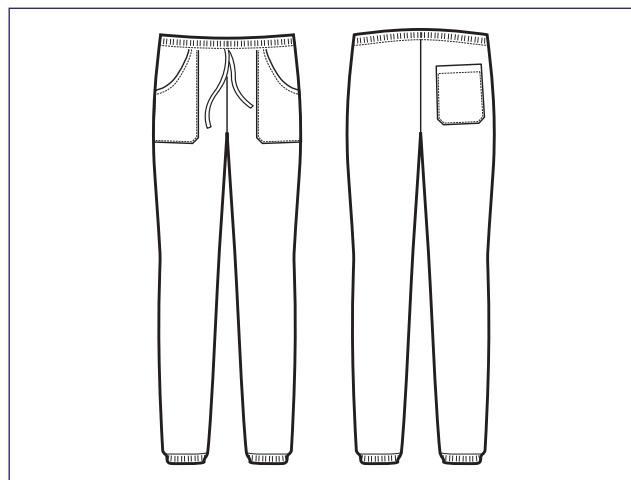

BOHÈME

**LO STRETCH
LAVA E INDOSSA
CHE RESPIRA**

**STRETCH FABRIC
WASH & WEAR
THAT BREATHES**

STRETCH