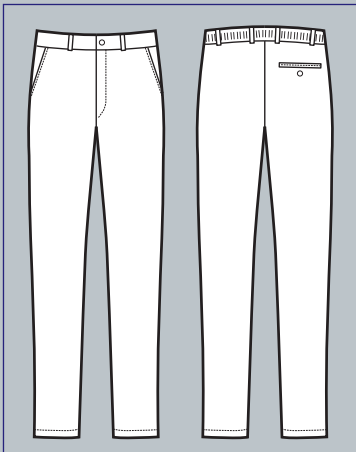

**CINTURA DIETRO CON ELASTICO
EXTRA COMODA**

**ELASTIC WAISTBAND ON THE BACK
EXTRA COMFORTABLE**

**063601
PANTALONE SEATTLE
NO STRETCH**

NEW

100% polyester
170 gr/m²
tg. 40 • 42 • 44 • 46 • 48
50 • 52 • 54 • 56 • 58 • 60
NERO

**063611
PANTALONE SEATTLE**

NEW

96% polyester • 4% spandex
200 gr/m²
tg. 40 • 42 • 44 • 46 • 48
50 • 52 • 54 • 56 • 58 • 60
NERO

**063611A EXTRA LARGE 3XL
063611B EXTRA LARGE 4XL
063611C EXTRA LARGE 5XL**

**063679
PANTALONE SEATTLE**

NEW

97% cotton • 3% spandex
210 gr/m²
tg. 40 • 42 • 44 • 46 • 48
50 • 52 • 54 • 56 • 58 • 60
NERO

**063679A EXTRA LARGE 3XL
063679B EXTRA LARGE 4XL
063679C EXTRA LARGE 5XL**

**SUPER
STRETCH**

NEW

SLIM