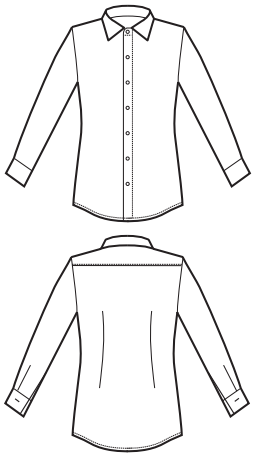

**SUPER DRY
LIGHT**

IL TESSUTO LEGGERO
ANTIMACCHIA CHE RESPIRA
E FA SCIVOLARE I CAPELLI
THE LIGHT ANTISTAIN FABRIC
THAT BREATHES AND
THAT LETS HAIR SLIP AWAY