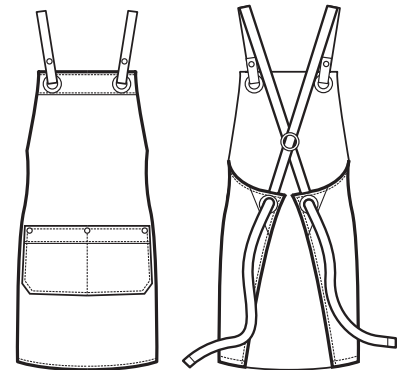

088801

MILFORD

100% polyester

220 gr/m²

NERO