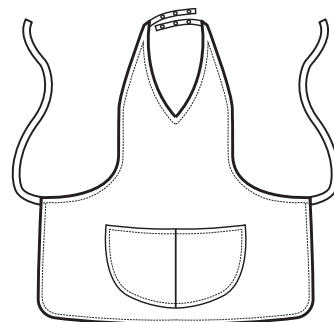

**087581
PICCADILLY
SUPER DRY**
100% polyester
130 gr/m²
ONE SIZE
NERO

**090581
MAGIC
SUPER DRY**
100% polyester
130 gr/m²
ONE SIZE
NERO