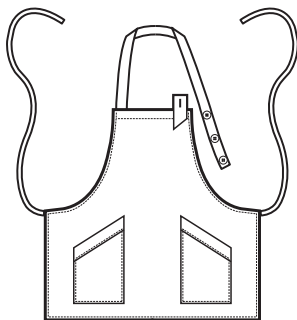

**088243
SHERRY
SUPER DRY
100% polyester
130 gr/m²
ONE SIZE
NERO + LUREX 03**