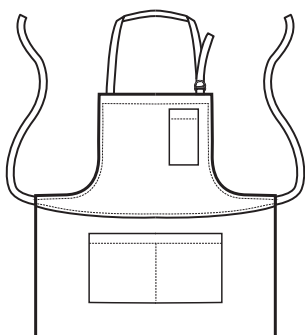

**PICCADILLY - MAGIC
ONE SIZE**

SUPER DRY

**IL TESSUTO ANTIMACCHIA CHE RESPIRA
E FA SCIVOLARE I CAPELLI**

**THE ANTISTAIN FABRIC THAT BREATHES
AND THAT LETS HAIR SLIP AWAY**