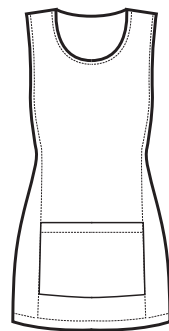

**013581**  
**PAPEETE LONG**  
SUPER DRY  
100% polyester  
130 gr/m<sup>2</sup>  
NERO

**SUPER DRY**  
IL TESSUTO ANTIMACCHIA CHE RESPIRA  
E FA SCIVOLARE I CAPELLI  
*THE ANTISTAIN FABRIC THAT BREATHES  
AND THAT LETS HAIR SLIP AWAY*

**013501**  
**PAPEETE LONG**  
100% polyester  
220 gr/m<sup>2</sup>  
NERO

**010401  
SAKURA**  
100% polyester  
220 gr/m<sup>2</sup>  
NERO

**112801  
SNEAKER  
UNISEX  
COMFORT**  
(36 - 47)  
MICROFIBRA  
NERO

**NATURAL**

**013216  
PAPEETE**  
100% polyester  
220 gr/m<sup>2</sup>  
NATURAL

**013221  
PAPEETE**  
100% polyester  
220 gr/m<sup>2</sup>  
SMOKE

**SMOKE**

**SHERRY  
ONE SIZE**