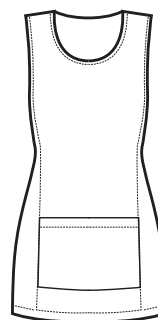

**090581  
MAGIC  
SUPER DRY**  
100% polyester  
130 gr/m<sup>2</sup>  
ONE SIZE  
NERO

# SUPER DRY

IL TESSUTO ANTIMACCHIA CHE RESPIRA  
E FA SCIVOLARE I CAPELLI

THE ANTISTAIN FABRIC THAT BREATHES  
AND THAT LETS HAIR SLIP AWAY

TRINIDAD - PAPEETE  
ONE SIZE

**013381**  
**TRINIDAD**  
SUPER DRY  
100% polyester  
130 gr/m<sup>2</sup>  
ONE SIZE  
NERO

**013181**  
**PAPEETE**  
SUPER DRY  
100% polyester  
130 gr/m<sup>2</sup>  
ONE SIZE  
NERO

**BALLANTYNE CON TASCA - LEONIDA  
ONE SIZE**

**NEW**

**085501T**  
**BALLANTYNE CON**  
**TASCA CENTRALE**  
100% polyester  
220 gr/m<sup>2</sup>  
NERO