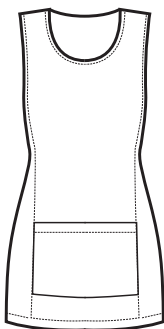

**013581**  
**PAPEETE LONG**  
SUPER DRY  
100% polyester  
130 gr/m<sup>2</sup>  
NERO

**SUPER DRY**  
IL TESSUTO ANTIMACCHIA CHE RESPIRA  
E FA SCIVOLARE I CAPELLI  
*THE ANTISTAIN FABRIC THAT BREATHES  
AND THAT LETS HAIR SLIP AWAY*

**013501**  
**PAPEETE LONG**  
100% polyester  
220 gr/m<sup>2</sup>  
NERO

**010401  
SAKURA**  
100% polyester  
220 gr/m<sup>2</sup>  
NERO

**112801  
SNEAKER  
UNISEX  
COMFORT**  
(36 - 47)  
MICROFIBRA  
NERO

**NATURAL**

**013216  
PAPEETE**  
100% polyester  
220 gr/m<sup>2</sup>  
NATURAL

**013221  
PAPEETE**  
100% polyester  
220 gr/m<sup>2</sup>  
SMOKE

**SMOKE**

**SHERRY  
ONE SIZE**