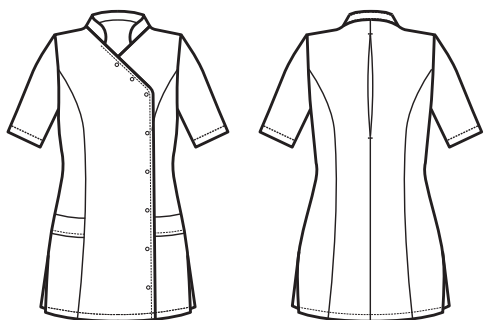

012282M
CASACCA NIZZA
MEZZA MANICA
100% polyester
super dry
130 gr/m²
S • M • L • XL • XXL
BLU

SUPER DRY

IL TESSUTO ANTIMACCHIA
CHE RESPIRA
E FA SCIVOLARE I CAPELLI
*THE ANTISTAIN FABRIC
THAT BREATHES
AND THAT LETS HAIR SLIP AWAY*