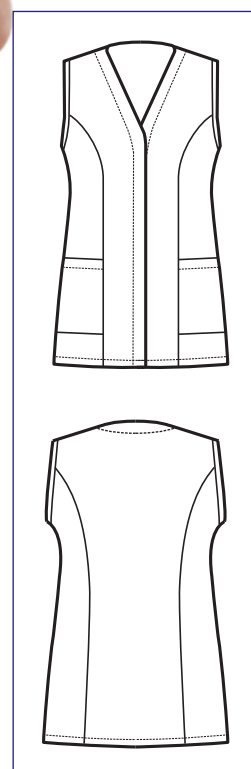

**CASACCA DONNA
SUPER DRY**

SUPER DRY

**IL TESSUTO
ANTIMACCHIA
CHE RESPIRA
E FA SCIVOLARE I
CAPELLI**

**THE ANTISTAIN FABRIC
THAT BREATHES
AND THAT LETS HAIR
SLIP AWAY**

**011431
CASACCA
BAHIA
SUPER DRY**
100% polyester
130 gr/m²
S • M • L • XL • XXL
NERO