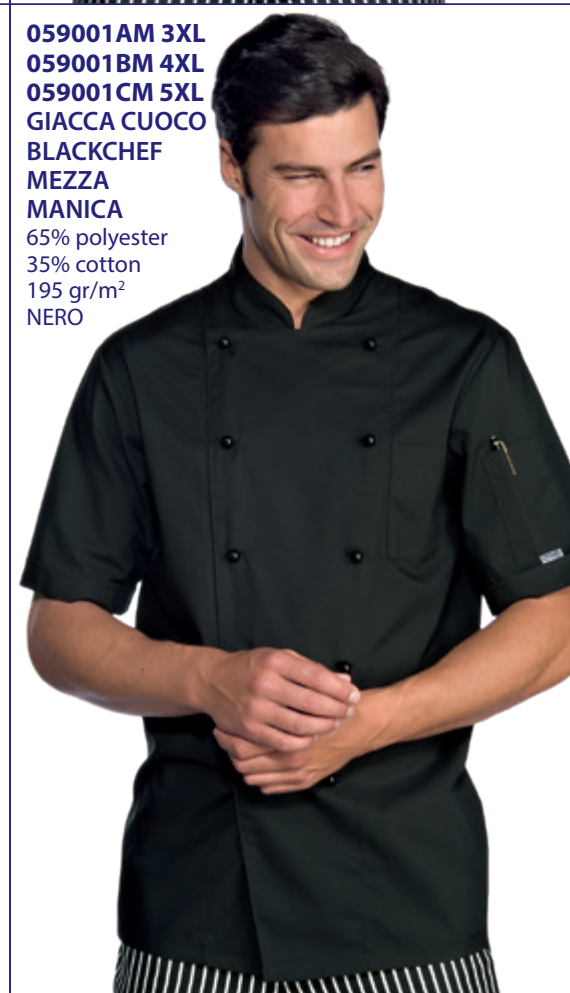

**059001AM 3XL
059001BM 4XL
059001CM 5XL
GIACCA CUOCO
BLACKCHEF
MEZZA
MANICA
65% polyester
35% cotton
195 gr/m²
NERO**