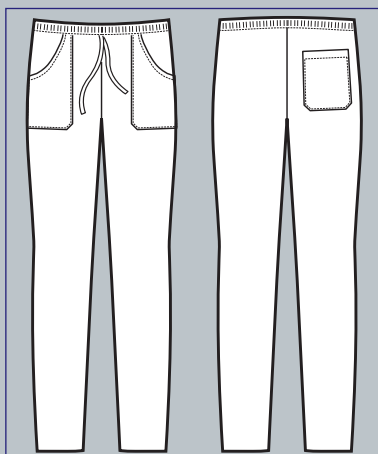

044661F
PANTAGIAFFA
LIGHT STRETCH
97% cotton
3% spandex
140 gr/m²
S • M • L • XL • XXL
BLACK JEANS

044667F
PANTAGIAFFA
LIGHT STRETCH
97% cotton
3% spandex
140 gr/m²
S • M • L • XL • XXL
JEANS

044661
PANTALACCIO
LIGHT STRETCH
97% cotton
3% spandex
140 gr/m²
S • M • L • XL • XXL
BLACK JEANS

044667
PANTALACCIO
LIGHT STRETCH
97% cotton
3% spandex
140 gr/m²
S • M • L • XL • XXL
JEANS