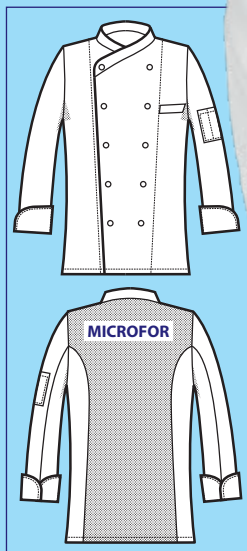

058330
GIACCA CALIFORNIA
SLIM
100% polyester super dry
130 gr/m²
S • M • L • XL • XXL
BIANCO + NERO

SUPER DRY

**IL TESSUTO ANTIMACCHIA
CHE RESPIRA**

**THE ANTISTAIN FABRIC
THAT BREATHES**