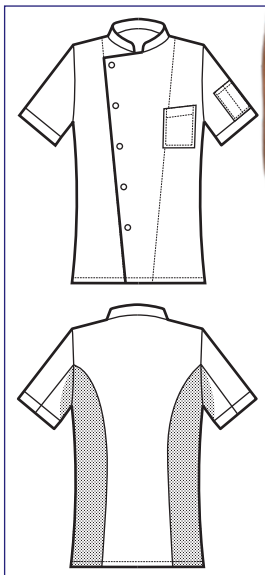

**GIACCA BELFAST SLIM
SUPER DRY LIGHT**

**SUPER DRY
LIGHT**

**IL TESSUTO LEGGERO
ANTIMACCHIA
CHE RESPIRA**

**THE LIGHT ANTISTAIN
FABRIC
THAT BREATHES**

**Inserti ai fianchi e alla manica
in rete microfor per facilitare
il movimento e migliorare la
traspirazione**

**Microfor net inserts on both
sides and sleeves to ease
movements and perspiration**

**057210M
GIACCA BELFAST SLIM
SUPER DRY LIGHT
MEZZA MANICA**

100% polyester
super dry light

85 gr/m²

S • M • L • XL • XXL
BIANCO

**BOTTONI A
PRESSIONE
SNAPS**