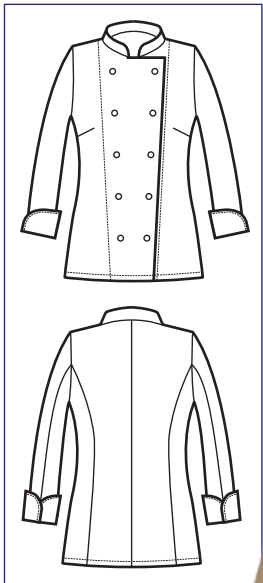

**GIACCA BOTTONI A PALLINA
LADY**

**124017
BANDANA
CACAO**

**075017
CAPPELLO
CUOCO
CACAO**

**057615
GIACCA LADY ROYAL**
65% polyester
35% cotton
195 gr/m²
S • M • L • XL • XXL
BISCOTTO + MORO

65% polyester
35% cotton
195 gr/m²
S • M • L • XL • XXL
BISCOTTO + MORO