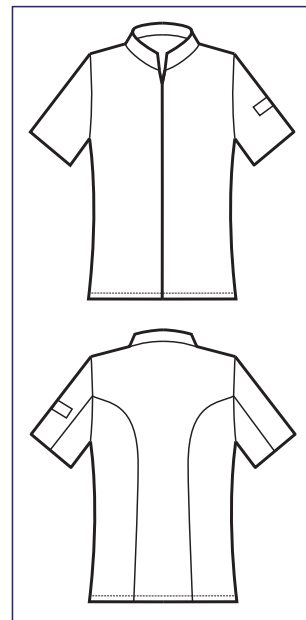

**GIACCA SNAPS
SINCLER**

058850M
GIACCA SINCLER
MEZZA MANICA
65% polyester
35% cotton
195 gr/m²
S • M • L • XL • XXL
BIANCO

**BOTTONI A
PRESSIONE
SNAPS**