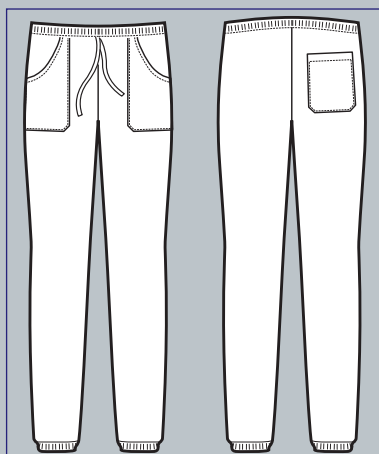

044661F
PANTAGIAFFA
LIGHT STRETCH
97% cotton
3% spandex
140 gr/m²
S • M • L • XL • XXL
BLACK JEANS

044667F
PANTAGIAFFA
LIGHT STRETCH
97% cotton
3% spandex
140 gr/m²
S • M • L • XL • XXL
JEANS

044661
PANTALACCIO
LIGHT STRETCH
97% cotton
3% spandex
140 gr/m²
S • M • L • XL • XXL
BLACK JEANS

044667
PANTALACCIO
LIGHT STRETCH
97% cotton
3% spandex
140 gr/m²
S • M • L • XL • XXL
JEANS