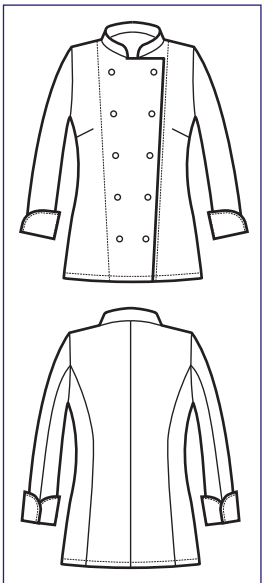

**057507
GIACCA RED LADY**
65% polyester
35% cotton
195 gr/m²
S • M • L • XL • XXL
ROSSO

**057507M
GIACCA RED LADY
MEZZA MANICA**

65% polyester • 35% cotton - 195 gr/m²
S • M • L • XL • XXL
ROSSO