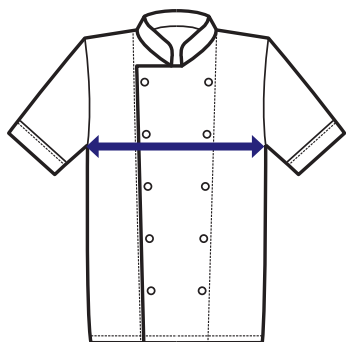

**GIACCA CLASSICA
BOTTONI A PALLINA EXTRA LARGE**

**UNISEX
3XL • 4XL • 5XL**

**MISURA DEL CAPO
CLOTH MEASURE**

**A 3XL = cm 140
B 4XL = cm 148
C 5XL = cm 156**

**057100A 3XL
057100B 4XL
057100C 5XL
GIACCA
CUOCO
ENRICA
100% cotton
190 gr/m²
BIANCO**

**059001A 3XL
059001B 4XL
059001C 5XL
GIACCA CUOCO
BLACKCHEF
65% polyester
35% cotton
195 gr/m²
NERO**

**MISURA DEL CAPO
CLOTH MEASURE**

**A 3XL = cm 140
B 4XL = cm 148
C 5XL = cm 156**

**057101A 3XL
057101B 4XL
057101C 5XL
GIACCA
CUOCO
ENRICA
MEZZA
MANICA
100% cotton
190 gr/m²
BIANCO**

**059001AM 3XL
059001BM 4XL
059001CM 5XL
GIACCA CUOCO
BLACKCHEF
MEZZA
MANICA
65% polyester
35% cotton
195 gr/m²
NERO**