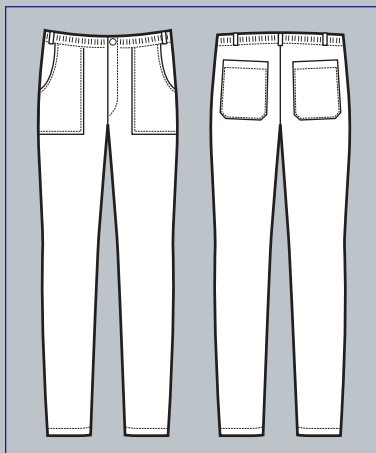

064600
PANTALONE VERMONT
97% cotton • 3% spandex
210 gr/m²
S • M • L • XL • XXL
BIANCO

**SUPER
STRETCH**