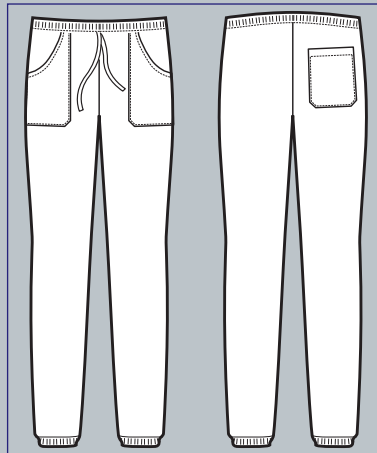

044879
PANTAGIAFFA
97% cotton
3% spandex
210 gr/m²
S • M • L • XL • XXL
NERO

044878
PANTAGIAFFA
97% cotton
3% spandex
210 gr/m²
S • M • L • XL • XXL
BIANCO