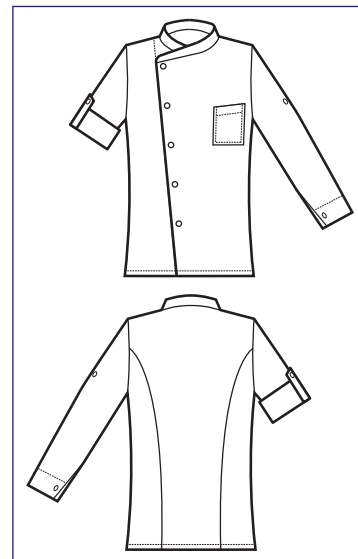

**GIACCA SNAPS
MANHATTAN**

059710
GIACCA MANHATTAN
65% polyester
35% cotton
195 gr/m²
S • M • L • XL • XXL
BIANCO + NERO

**BOTTONI A
PRESSIONE
SNAPS**

059710M
GIACCA MANHATTAN
MEZZA MANICA
Half sleeve
Halbarm
Demie manche
Manga corta
S • M • L • XL • XXL
BIANCO + NERO

**BOTTONI A
PRESSIONE
SNAPS**