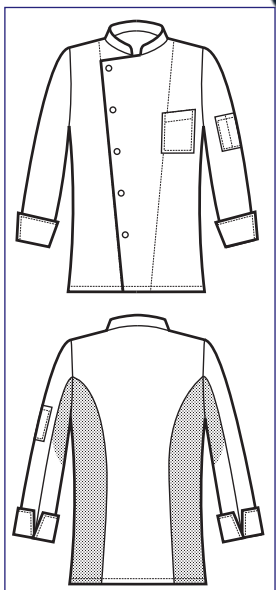

***Microfor net inserts on both sides  
and sleeves to ease movements  
and perspiration***

**GIACCA SNAPS  
MANHATTAN**

**059710**  
**GIACCA MANHATTAN**  
65% polyester  
35% cotton  
195 gr/m<sup>2</sup>  
S • M • L • XL • XXL  
BIANCO + NERO