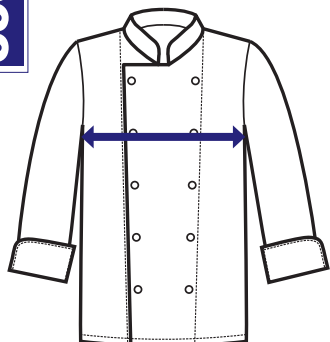

**GIACCA CLASSICA
BOTTONI A PALLINA EXTRA LARGE**

**UNISEX
3XL • 4XL • 5XL**

**MISURA DEL CAPO
CLOTH MEASURE**

**A 3XL = cm 140
B 4XL = cm 148
C 5XL = cm 156**