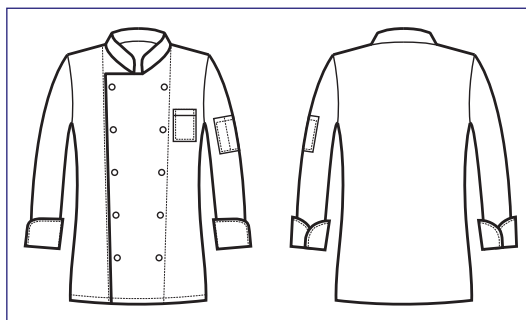

057011
GIACCA CUOCO
EXTRA LIGHT
65% polyester • 35% cotton
125 gr/m²
S • M • L • XL • XXL
NERO