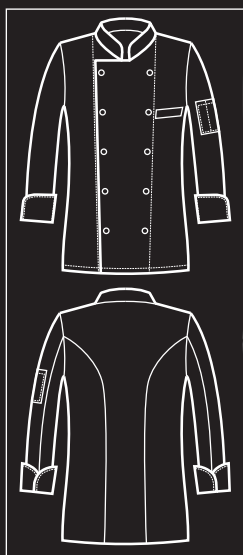

SATIN NO IRON

**PER CHI VUOLE IL COTONE
MA NON SI ACCONTENTA**

**FOR THOSE WHO
WANT COTTON
BUT AT THE SAME TIME
WANT MORE**