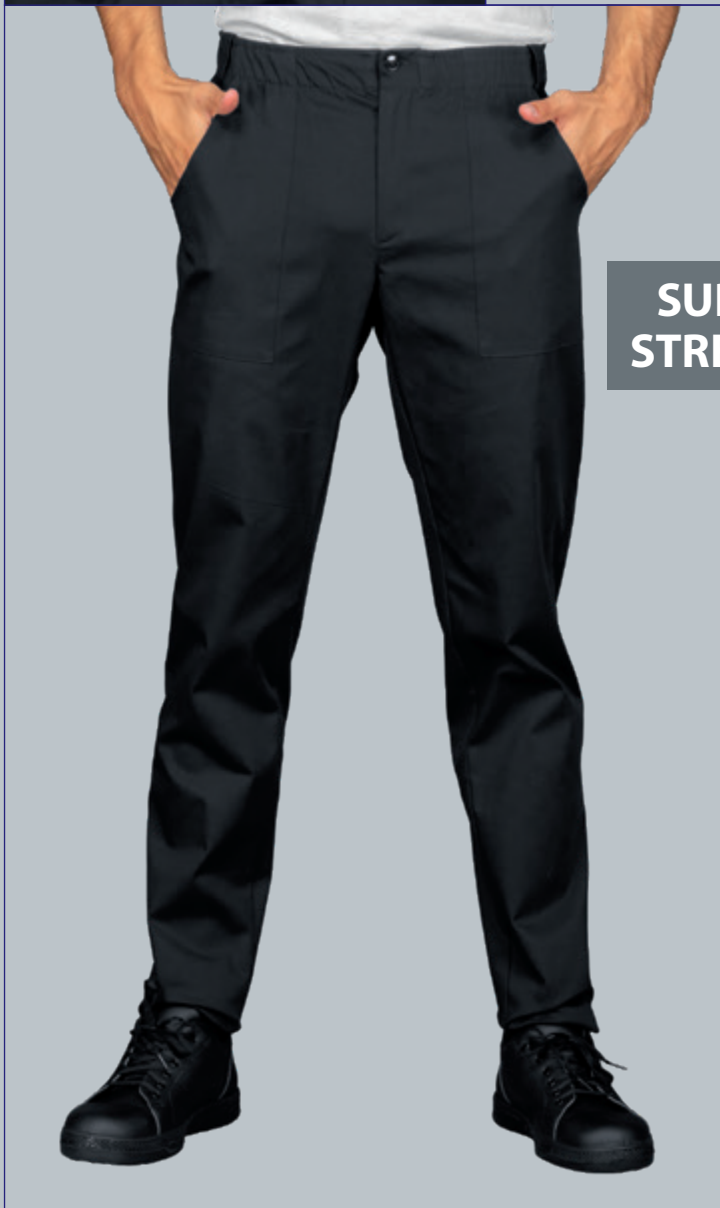

# *Pantaloni*

*Trousers*

**PANTALONE UOMO  
VERMONT**

Cintura elastica in spugna  
tergisudore

*Elastic waist  
made of terry sweatband*

**SUPER  
STRETCH**

**064601**  
**PANTALONE VERMONT**  
97% cotton • 3% spandex  
210 gr/m<sup>2</sup>  
S • M • L • XL • XXL  
NERO