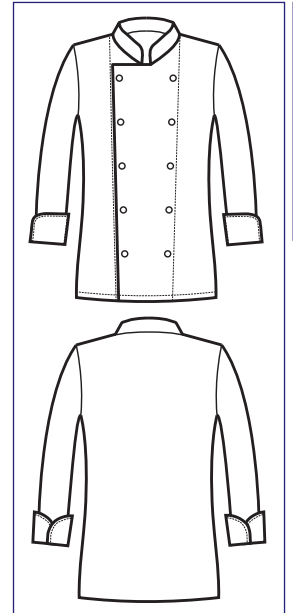

**GIACCA BOTTONI A PALLINA
CLASSICA**

057000
GIACCA CUOCO
LIVORNO
100% cotton
210 gr/m²
XS • S • M • L • XL • XXL
BIANCO

057100
GIACCA CUOCO
ENRICA
100% cotton
190 gr/m²
XS • S • M • L • XL • XXL
BIANCO

057100A 3XL
057100B 4XL
057100C 5XL