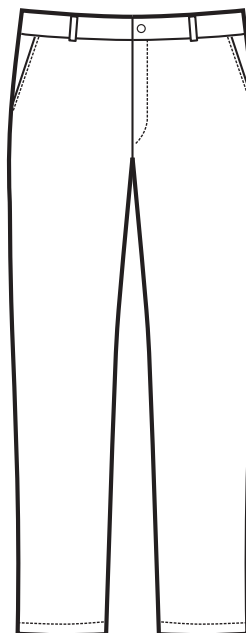

**PANTALONE UNISEX SEATTLE  
EXTRA LARGE**

**3XL • 4XL • 5XL**

**SUPER  
STRETCH**

**CINTURA DIETRO CON ELASTICO  
EXTRA COMODA**

**ELASTIC WAISTBAND ON THE BACK  
EXTRA COMFORTABLE**

**PANTALONE SEATTLE**