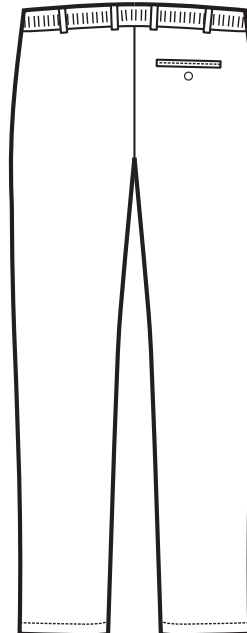

**PANTALONE UNISEX SEATTLE  
EXTRA LARGE**

**3XL • 4XL • 5XL**

**SUPER  
STRETCH**

**CINTURA DIETRO CON ELASTICO  
EXTRA COMODA**

**ELASTIC WAISTBAND ON THE BACK  
EXTRA COMFORTABLE**

**PANTALONE SEATTLE**