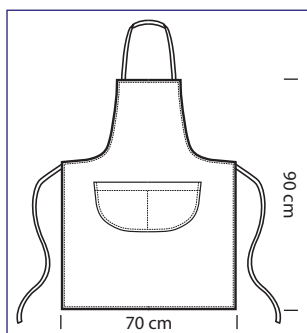

PETTORINA COLOURS

cm 70 x 90 - ONE SIZE