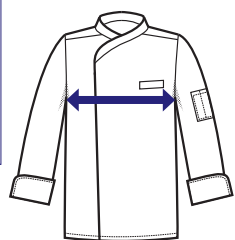

**EXTRALIGHT
EXTRA LARGE**

**MISURA DEL CAPO
CLOTH MEASURE**

**A 3XL = cm 140
B 4XL = cm 150
C 5XL = cm 160**

Parte posteriore in rete
microfor per facilitare il
movimento e migliorare la
traspirazione
*Back side with net microfor
to ease the movement and
to improve perspiration*