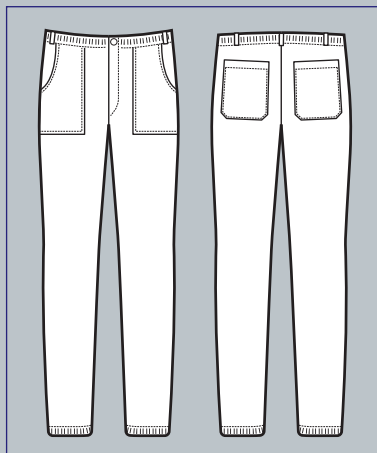

064600F
PANTALONE RICHMOND
97% cotton • 3% spandex
210 gr/m²
S • M • L • XL • XXL
BIANCO

**SUPER
STRETCH**