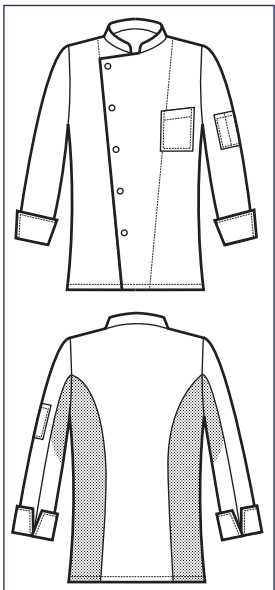

*Microfor net inserts on both  
sides and sleeves to ease  
movements and  
perspiration*

**GIACCA BELFAST  
SLIM**

**057277M  
GIACCA BELFAST SLIM  
MEZZA MANICA**

100% cotton  
220 gr/m<sup>2</sup>

S • M • L • XL • XXL  
JEANS + NERO