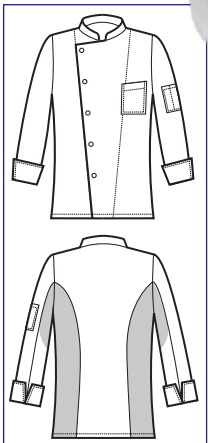

057200
GIACCA BELFAST SLIM
65% polyester
35% cotton
195 gr/m²
S • M • L • XL • XXL
BIANCO

**BOTTONI A
PRESSIONE
SNAPS**

**Inserti ai fianchi e alla manica
in rete microfor per facilitare
il movimento e migliorare la
traspirazione**

*Microfor net inserts on both
sides and sleeves to ease
movements and perspiration*