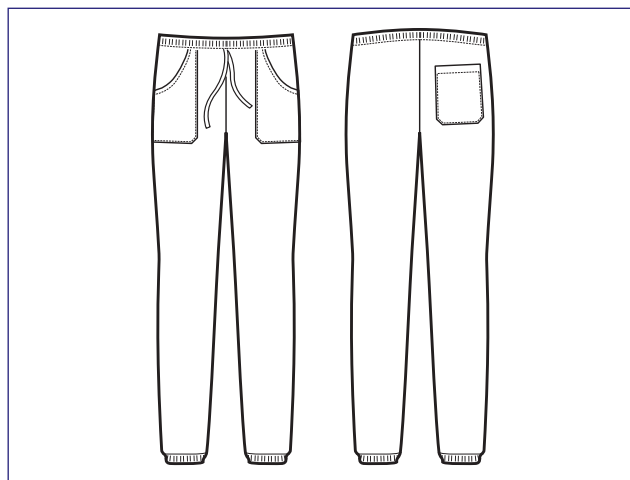

044601F

PANTAGIAFFA

65% polyester • 35% cotton

195 gr/m²

S • M • L • XL • XXL

NERO

044601AF 3XL

044601BF 4XL

044601CF 5XL

044701F

PANTAGIAFFA

65% polyester • 35% cotton

125 gr/m²

S • M • L • XL • XXL

NERO

044301F

PANTAGIAFFA

100% polyester super dry

130 gr/m²

S • M • L • XL • XXL

NERO

SUPER DRY

**IL TESSUTO ANTIMACCHIA
CHE RESPIRA**

**THE ANTISTAIN FABRIC
THAT BREATHES**

044879

PANTAGIAFFA

97% cotton • 3% spandex

210 gr/m²

S • M • L • XL • XXL

NERO

SUPER STRETCH

**TESSUTO ELASTICIZZATO
CHE AIUTA IL MOVIMENTO**

**STRETCH FABRIC
THAT HELPS MOVEMENTS**

**SUPER
STRETCH**

044871

PANTAGIAFFA

100% polyester Bohème

180 gr/m²

S • M • L • XL • XXL

NERO

BOHÈME

**LO STRETCH
LAVA E INDOSSA
CHE RESPIRA**

**STRETCH FABRIC
WASH & WEAR
THAT BREATHES**

STRETCH