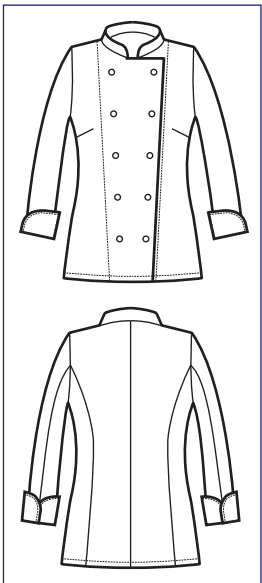

**GIACCA LADY EXTRA LIGHT
BOTTONI A PALLINA**

124092
BANDANA
MAORI 92

075092
CAPPELLO
CUOCO
MAORI 92

057531
GIACCA LADY
EXTRA LIGHT
65% polyester
35% cotton
125 gr/m²
S • M • L • XL • XXL
NERO

057531M
GIACCA LADY EXTRA LIGHT
MEZZA MANICA
65% polyester • 35% cotton
125 gr/m²
S • M • L • XL • XXL
NERO