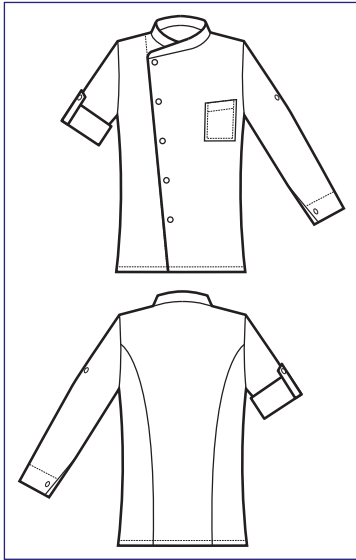

**GIACCA SNAPS
MANHATTAN**