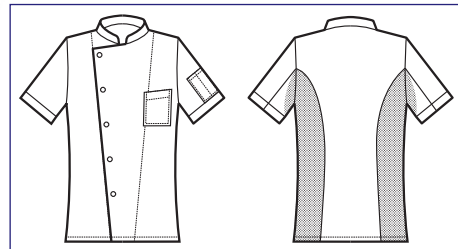

**GIACCA BELFAST
SLIM**

**057277M
GIACCA BELFAST SLIM
MEZZA MANICA**

100% cotton
220 gr/m²

S • M • L • XL • XXL
JEANS + NERO

**BOTTONI A
PRESSIONE
SNAPS**